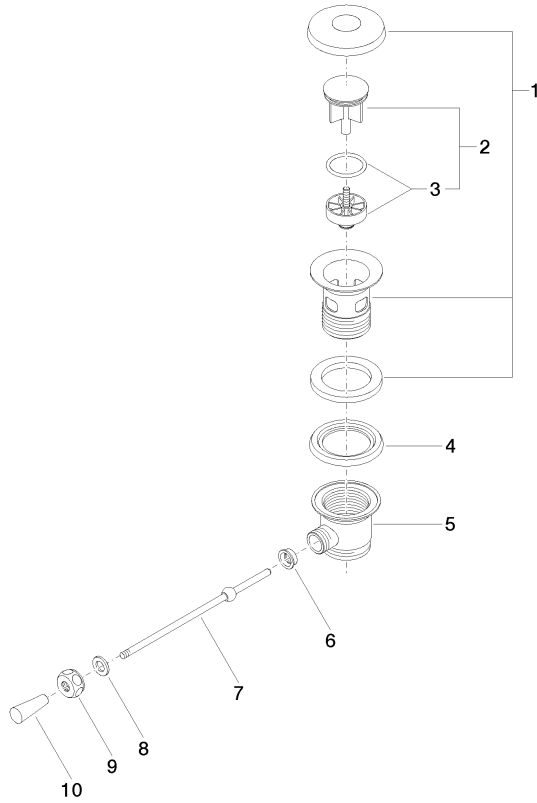

Basin Waste 1 1/4" - Brushed Platinum

IMO

10 300 970

- length of knee lever 185 mm
 - european pop-up waste
- Only suitable for basins with an overflow.**

Fits: IMO, LULU, MADISON, MEM, TARA, CL.1, LISSÉ, VAIA, META, CYO

Only suitable for basins with an overflow.

	Brushed Platinum	10 300 970-06
	Chrome	10 300 970-00
	Platinum	10 300 970-08
	Durabross (23kt Gold)	10 300 970-09
	Dark Chrome	10 300 970-19
	Light Gold	10 300 970-26
	Brushed Light Gold	10 300 970-27
	Brushed Durabross (23kt Gold)	10 300 970-28
	Matte Black	10 300 970-33
	Brushed Bronze	10 300 970-42
	Brushed Champagne (22kt Gold)	10 300 970-46
	Champagne (22kt Gold)	10 300 970-47
	Brushed Chrome	10 300 970-93
	Brushed Dark Platinum	10 300 970-99

Required miscellaneous

Washer NBR 70 39,0 x 29,0 x 2,0 mm - 09 14 05 016 90

Required miscellaneous

Pipe Ø 32 x 0,75 x 110 mm - Brushed Platinum 09 28 23 005-06

10 300 970

10 300 970

Spare parts list

No.	Item Number	Name	Quantity used	Delivery time
1	90 11 01 026 00-06	cup	1	10
2	04 31 20 016 00-06	plug	1	10
3	04 28 10 026 00 90	accessories	1	2
4	09 14 03 025 90	seal	1	2
5	09 11 01 023-06	cup	1	10
6	09 14 05 040 90	seal	1	2
7	09 31 09 055-06	pull-rod	1	60
8	09 30 11 049 90	disc	1	2
9	09 23 30 003-06	nut	1	60
10	09 20 01 040-06	handle	1	60